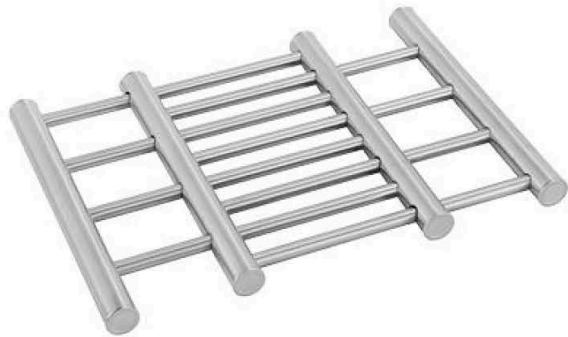

Pot Pad

KK-223

Product's size: ϕ 22.7x20.1x1.9cm
Packing: 60pcs/ctn
G.W/N.W.: 16.5/14.5kgs
Measurement: 61x23.5x41cm

Herb Mill

KK-140

Product's size: ϕ 7.3x17cm
Packing: 48pcs/ctn
G.W/N.W.: 11.4x9.2kgs
Measurement: 64x48.5x19cm