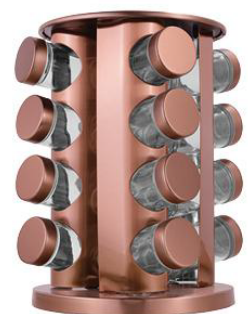

KK-602-16

Product's size: ϕ 19x27.3Cm
Packing: 9pcs/ctn
G.W/N.W.: 26/24kgs
Measurement: 62x62x32cm