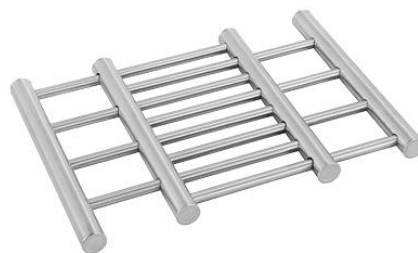

Pot Pad

KK-223

Product's size: ϕ 22.7x20.1x1.9cm
Packing: 60pcs/ctn
G.W/N.W.: 16.5/14.5kgs
Measurement: 61x23.5x41cm

Herb Mill

KK-140

Product's size: ϕ 7.3x17cm
Packing: 48pcs/ctn
G.W/N.W.: 11.4x9.2kgs
Measurement: 64x48.5x19cm